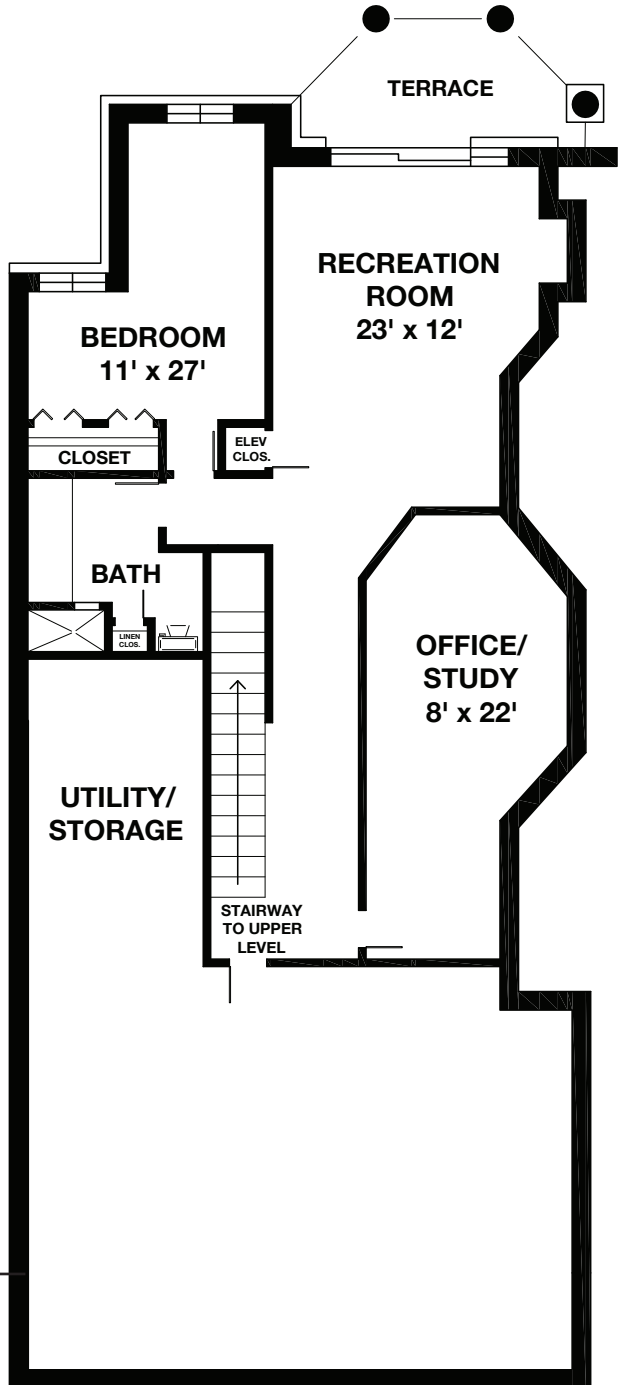

STYLE V3
Two Level
Courtyard Villa
 First Level: 1,759 Sq. Ft.

STYLE V3
Two Level
Courtyard Villa
 Lower Level: 1,662 Sq. Ft.

Note: Floor plans and dimensions may vary due to construction variances and customizations.